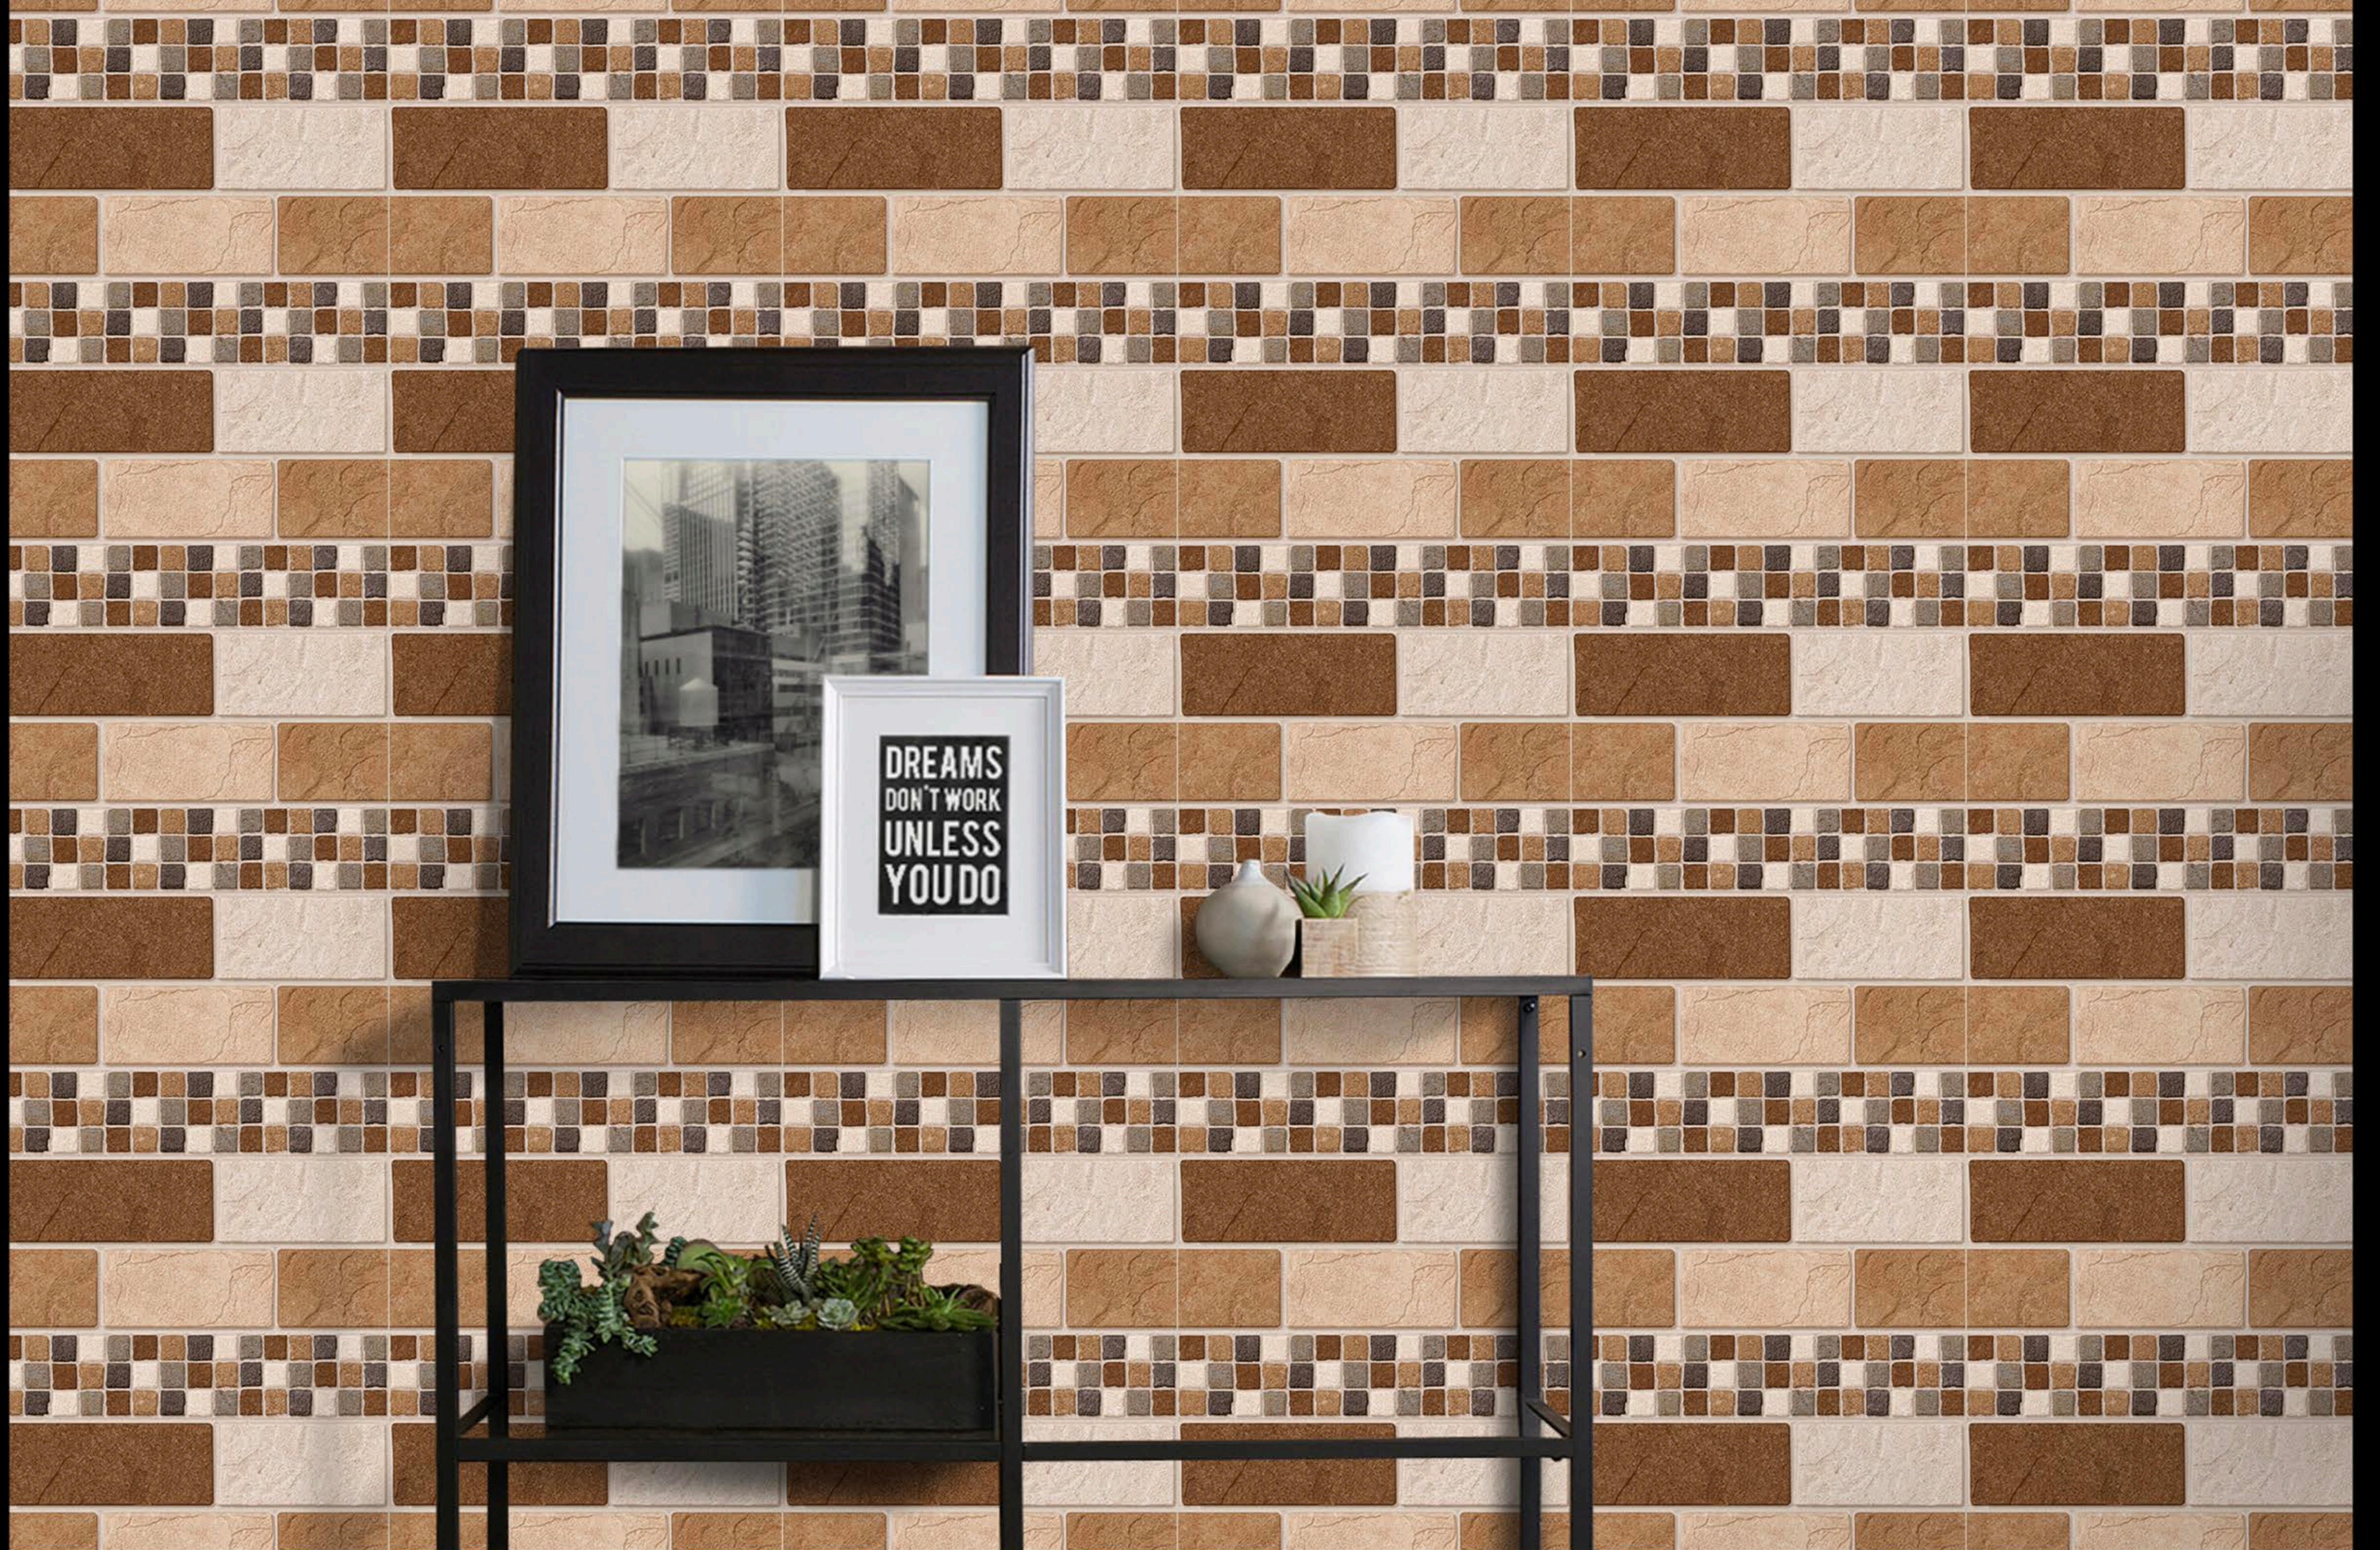

# CAR TILE LOGO TILE

300x450 mm  
300x300 mm

STONE\_043

STONE\_044

STONE\_045

STONE\_047

STONE\_049

STONE\_050

STONE\_051

STONE\_052

STONE\_053

STONE\_054

STONE\_055

STONE\_056

STONE\_057

STONE\_058